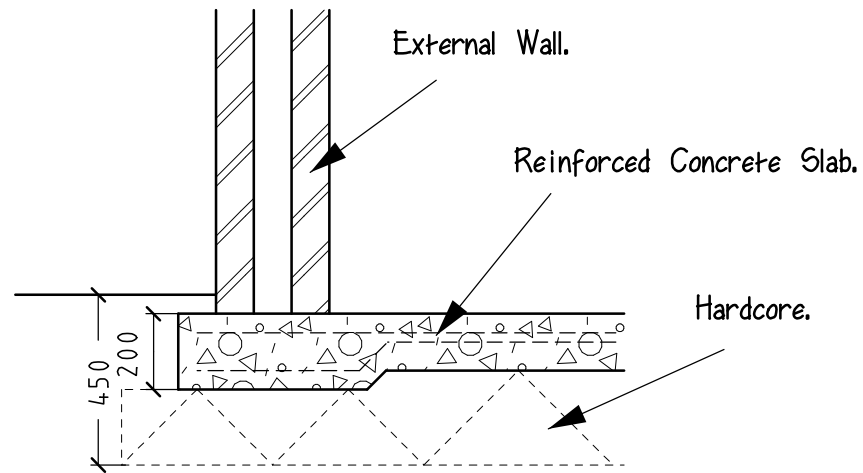

20/00568/FUL.

Raft Foundation detail.

Proposed Holiday Unit.

1 Snape Hill, Nawton, York.

Scale: 1:20.